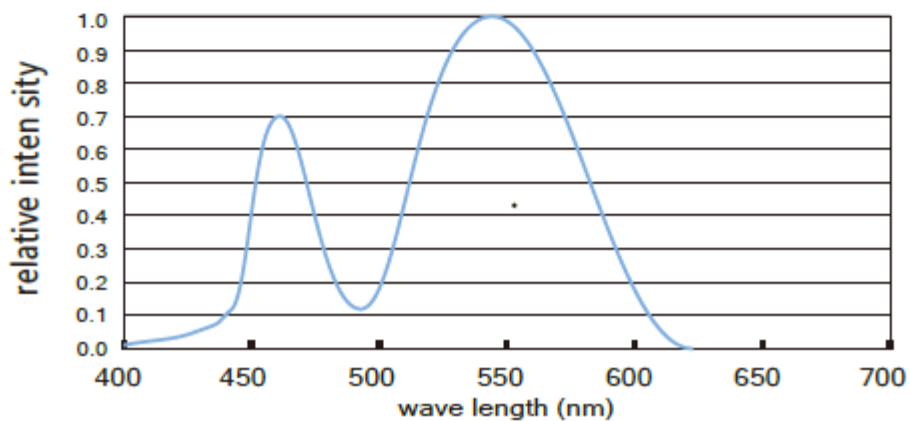

Connection Instruction

The distribution of light intensity curves.

For: red, blue, green, yellow

For: white LED

CODIGO Tira led SMD2835 12/24V 180led/m

02/02/2018
V1

Connection Instruction

Connect Way