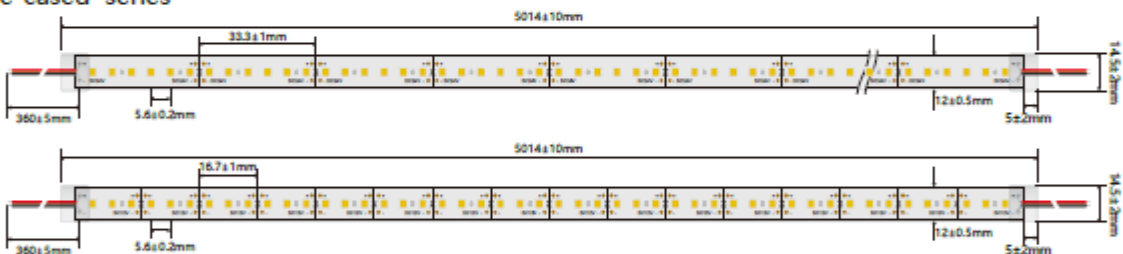

Dropper series

Silicone-cased series

Diamond series

Jade series

CODIGO Tira led SMD2835 12/24V 180led/m

02/02/2018
V1

Dimension

Side View