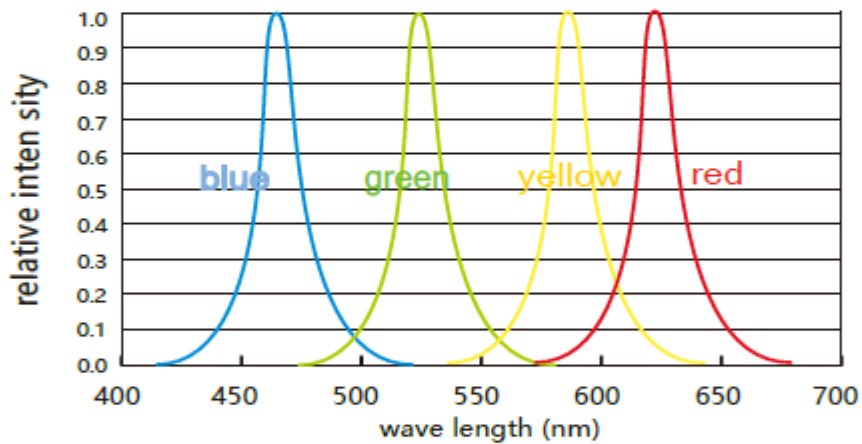

Jade series: J Water-proof rating: IP68

Part-Number	Color	PCB width d ± 0.1mm	Power (W)±10%	Lumen(CRI≥90) Φ ± 10%
LD-FLW-R2835WW/NW/CW-12/24-180S-ZL	Warm White	10mm	14.4W/M	1368 lm
LD-FLW-D2835WW/NW/CW-12/24-180S-ZL	Warm White	10mm	14.4W/M	1152 lm
LD-FLW-S2835WW/NW/CW-12/24-180S-ZL	Warm White	10mm	14.4W/M	1325 lm
LD-FLW-DM2835WW/NW/CW-12/24-180S-ZL	Warm White	10mm	14.4W/M	1224 lm
LD-FLW-J2835WW/NW/CW-12/24-180S-ZL	Warm White	10mm	14.4W/M	1152 lm
LD-FLW-R2835WW/NW/CW-12/24-180S-ZL	White	10mm	14.4W/M	1454 lm
LD-FLW-D2835WW/NW/CW-12/24-180S-ZL	White	10mm	14.4W/M	1224 lm
LD-FLW-S2835WW/NW/CW-12/24-180S-ZL	White	10mm	14.4W/M	1408 lm
LD-FLW-DM2835WW/NW/CW-12/24-180S-ZL	White	10mm	14.4W/M	1301 lm
LD-FLW-J2835WW/NW/CW-12/24-180S-ZL	White	10mm	14.4W/M	1224 lm
LD-FLW-R2835WW/NW/CW-12/24-180S-ZL	Cold White	10mm	14.4W/M	1539 lm
LD-FLW-D2835WW/NW/CW-12/24-180S-ZL	Cold White	10mm	14.4W/M	1296 lm
LD-FLW-S2835WW/NW/CW-12/24-180S-ZL	Cold White	10mm	14.4W/M	1490 lm
LD-FLW-DM2835WW/NW/CW-12/24-180S-ZL	Cold White	10mm	14.4W/M	1337 lm
LD-FLW-J2835WW/NW/CW-12/24-180S-ZL	Cold White	10mm	14.4W/M	1296 lm

Connection Instruction

The distribution of light intensity curves.

For: red, blue, green, yellow

For: white LED

CODIGO Tira led SMD2835 12/24V 180led/m

02/02/2018
V1

Connection Instruction

Connect Way