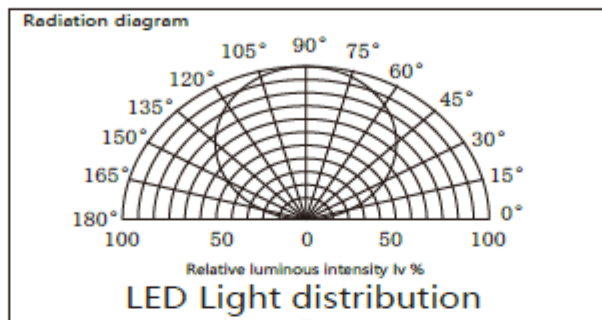

Connection Instruction

The distribution of light intensity curves.