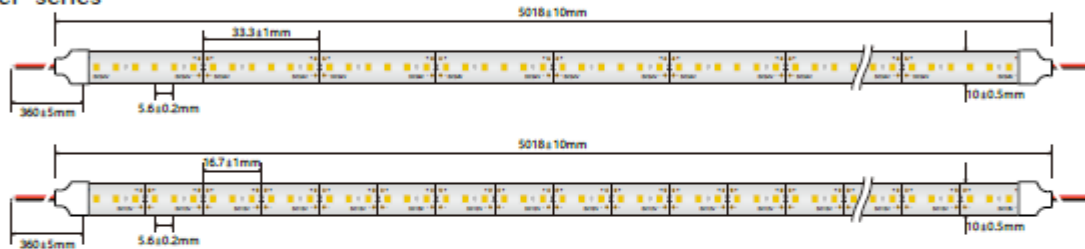

Dropper series

Silicone-cased series

Diamond series

Jade series

CODIGO Tira led SMD2835 12/24V 180led/m

02/02/2018
V1

Dimension

Side View