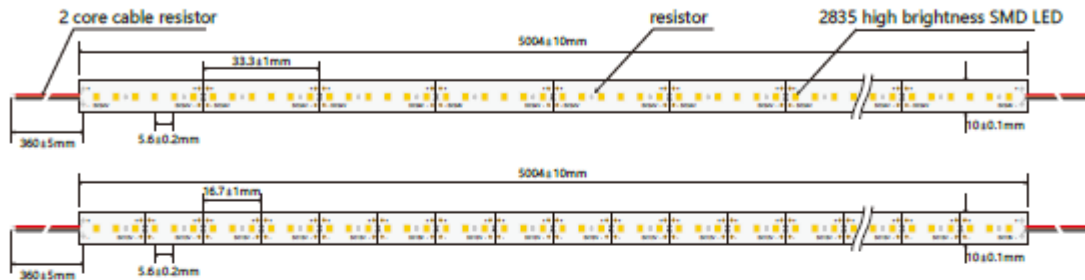

CODIGO Tira led SMD2835 12/24V 180led/m

02/02/2018
V1

Dimension

Front

Ribbon series