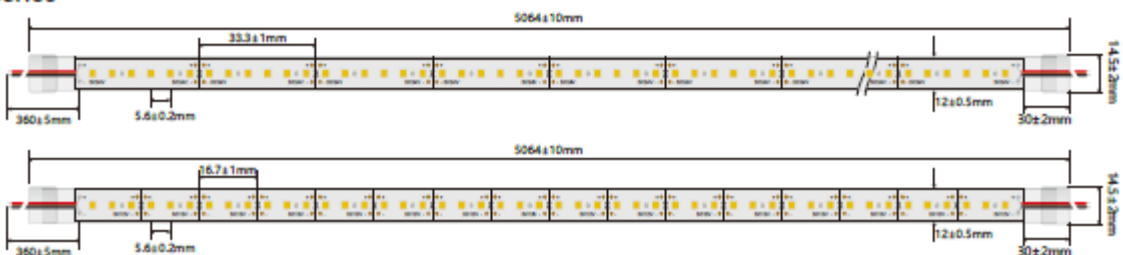

Dropper series

Silicone-cased series

Diamond series

Jade series

CODIGO Tira led SMD2835 12/24V 180led/m

02/02/2018
V1

Dimension

Side View

Parameter List

Series led strip: 2835 SMD 180LEDs/m DC 12/24V

Ribbon series: R Water-proof rating: IP20

Dropper series: D Water-proof rating: IP62

Silicone-cased series: S Water-proof rating: IP65

Diamond series: DM Water-proof rating: IP67